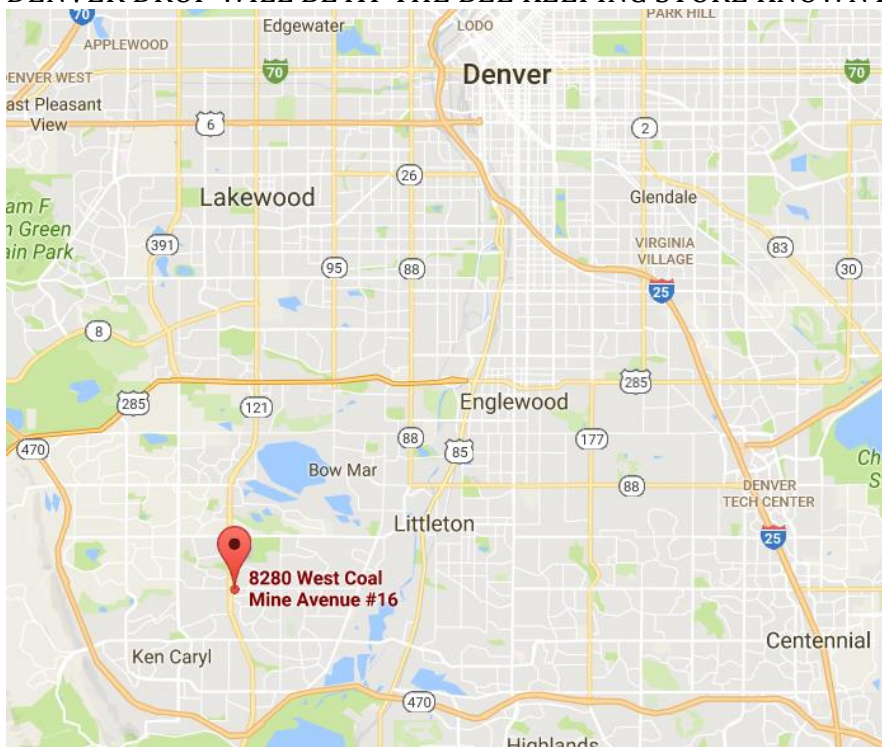

Thank you for your purchase with Apis Hive & Honey Co. Our records show that you purchased a three-pound package of bees with a spring Italian queen. We are excited to tell you that this years package drop in South Denver (Littleton) will be on Saturday, April 29<sup>th</sup> 2017. We will be distributing from 9AM till 12:00 PM. We expect an on time delivery however, please check our website [www.apishive.com](http://www.apishive.com) Home Page for any unexpected change. We will update any additional information that you will need prior to coming to picking up your purchase.

**DENVER DROP WILL BE AT THE BEE KEEPING STORE KNOWN AS TO BEE OR NOT TO BEE**

Package and Product Delivery will be at TO BEE OR NOT TO BEE  
LOCATION MAP ABOVE: 8280 West Coal Mine Ave. #16 Littleton, CO 80123  
TIME: Saturday April 29<sup>th</sup> 2017 9AM-12PM